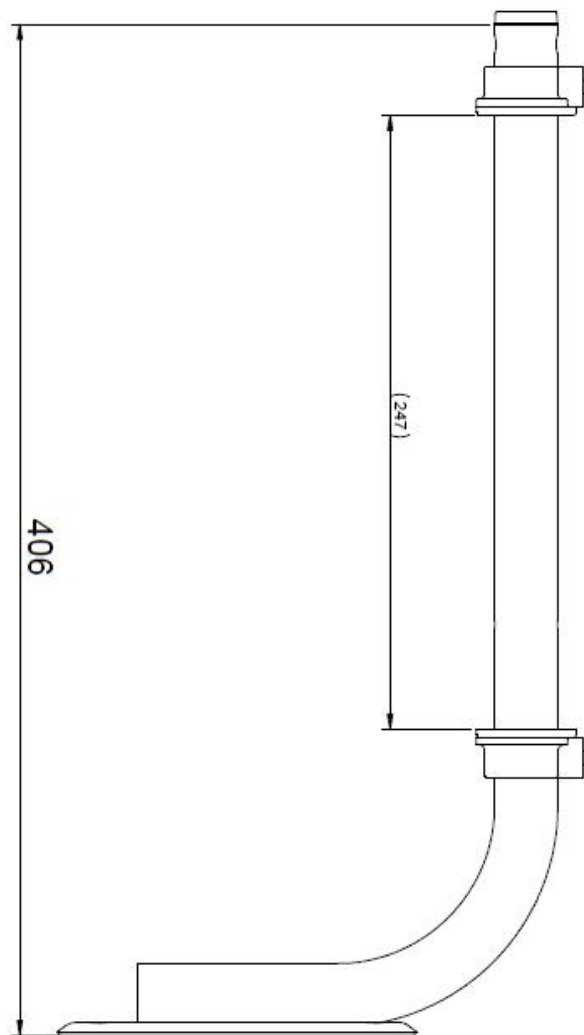

MOUNTING DETAILS

BB200 BENCH MOUNT BRACKET

NOTE: Not to scale