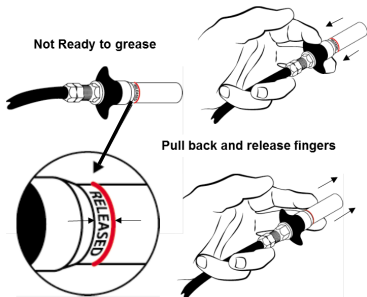

KY+

LOAD & LUBE
SAFETY GREASE COUPLER

INSTRUCTIONS

LOAD

LUBE

RELEASE

REMOVE

macnaught.com/kyplus