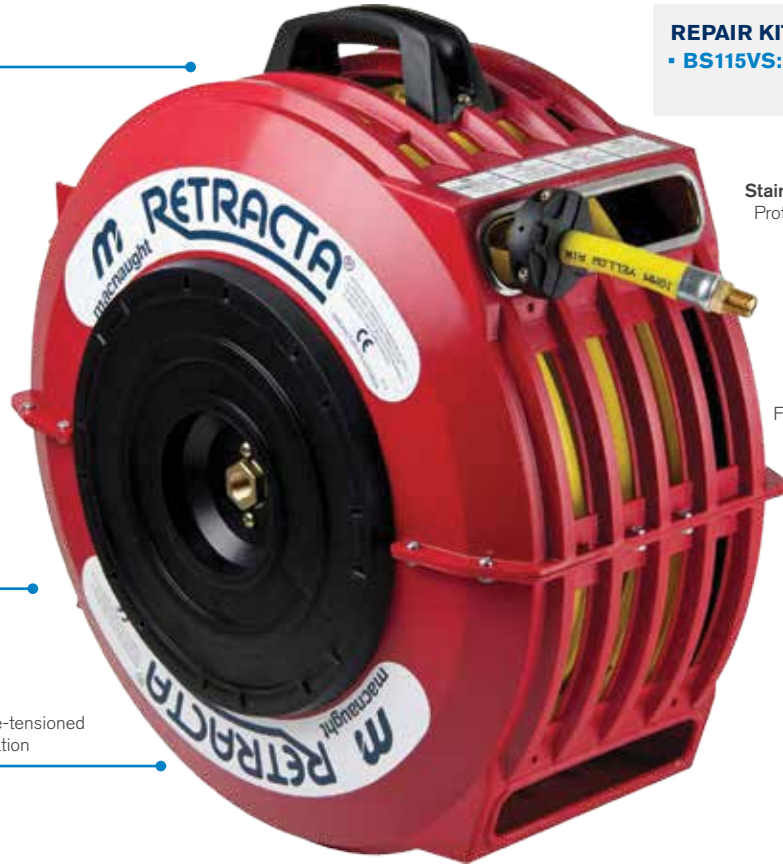

RETRACTA® HOSE REELS

Ergonomic handle
Lightweight and portable

Spring latch mechanism
Allows the reel to be fitted in any orientation

Industrial strength fittings
For long life and reliability

Easy to maintain
Reel can be maintained or re-tensioned without removal from installation

REPAIR KITS

- **BS115VS:** Vitron O'Ring set (for air/water & oil reels)

Stainless steel mouth guard
Protects hose and reel casing against wear

Vertical rib design
For increased strength and self cleaning

Impact resistant and UV stabilised
Maximum strength for a long service life

DR100	CW100	HW100	OMP100
water		hot water	oil
domestic/garden	cold wash	standard	lubrication
1/2"	1/2"	1/2"	3/8"
59'	50'	39'	32'
8.6BAR / 860kPa (125psi)	10BAR / 1,000kPa (150psi)	14BAR / 1,400kPa (200psi)	69BAR / 6,900kPa (1,000psi)
reinforced PVC	reinforced PVC	reinforced rubber	reinforced rubber (SAE 100R6)
green	blue	red	black
green/yellow	white	red	black
140°F	140°F	194°F	n/a
3/8"	3/8"	3/8"	3/8"
hose nozzle	hose nozzle	3/8"	1/2"
22lb	22lb	22lb	22lb

NEED INFORMATION? INFO@MACNAUGHTUSA.COM • (813) 628-5506
Macnaught Americas: 614 S Ware Blvd Tampa FL, 33619