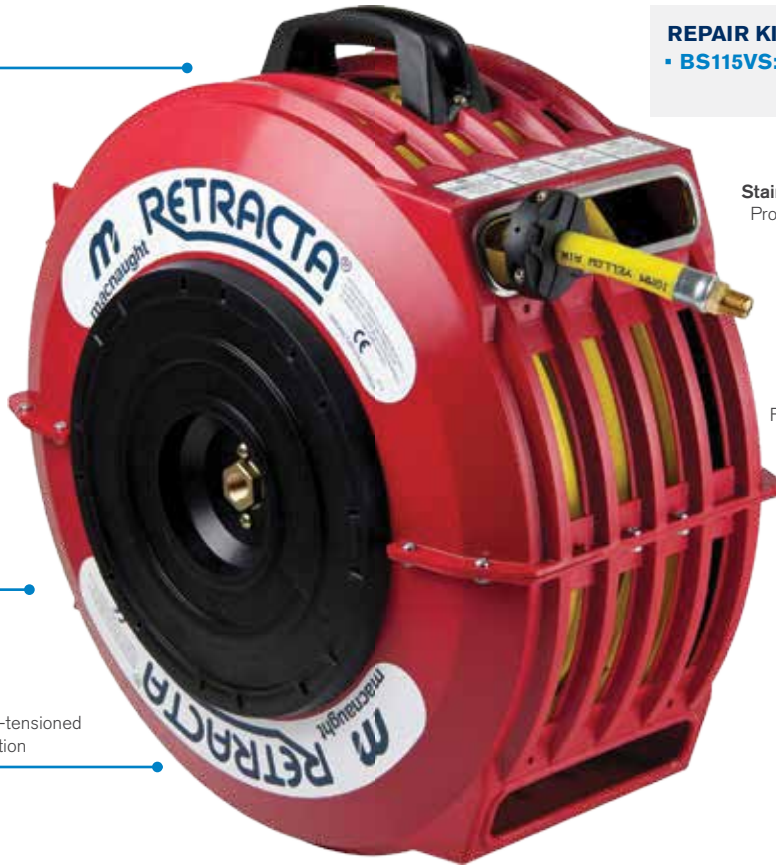

RETRACTA[®] HOSE REELS

Ergonomic handle
Lightweight and portable

Spring latch mechanism
Allows the reel to be fitted in any orientation

Industrial strength fittings
For long life and reliability

Easy to maintain
Reel can be maintained or re-tensioned without removal from installation

REPAIR KITS

• **BS115VS:** Vitron O'Ring set (for air/water & oil reels)

Stainless steel mouth guard
Protects hose and reel casing against wear

Vertical rib design
For increased strength and self cleaning

Impact resistant and UV stabilised
Maximum strength for a long service life

	AR100	AR200	AW100	AW200
Reel type	air		air/water	
Application	general workshop applications and compressed air			
Hose ID	3/8"	1/2"	3/8"	1/2"
Hose length	65'	50'	65'	50'
Working pressure	17BAR / 1,700kPa (250psi)		17BAR / 1,700kPa (250psi)	
Hose material	reinforced PVC	reinforced PVC	reinforced PVC	reinforced PVC
Reel colour	red	red	blue	blue
Hose colour	yellow	yellow	yellow	yellow
Max working temp	140°F	140°F	140°F	140°F
Reel inlet	3/8"	3/8"	3/8"	3/8"
Hose outlet	1/4"	3/8"	1/4"	3/8"
Weight	22lb	22lb	22lb	22lb