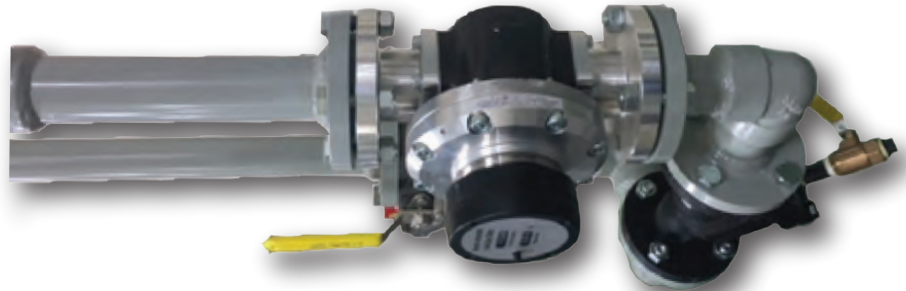

## UNMATCHED METER PLACEMENT FLEXIBILITY

## NO FLOW CONDITIONING REQUIRED

## COMPACT METER FOOTPRINT

**MACNAUGHT OVAL GEAR FLOW METERS OFFER YOU DESIGN OPTIONS TO PUT THE METER WHERE YOU NEED INCLUDING:**

- PUMP DISCHARGE / METERING PUMP DISCHARGE
- ELBOWS OR VALVES
- U BENDS
- IMPOSSIBLY TIGHT PIPING CONDITIONS