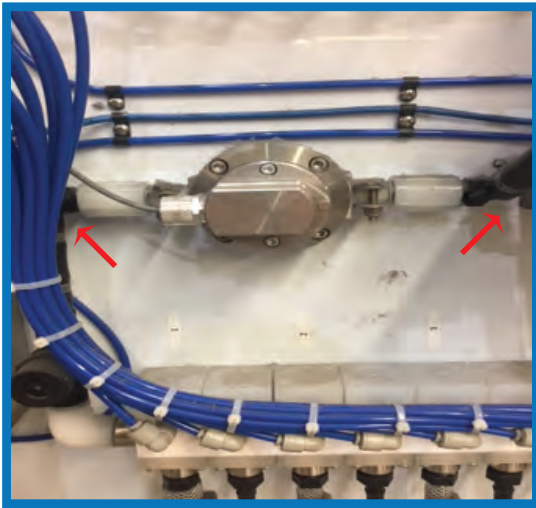

## UNMATCHED METER PLACEMENT FLEXIBILITY

## NO FLOW CONDITIONING REQUIRED

## COMPACT METER FOOTPRINT

**MACNAUGHT OVAL GEAR FLOW METERS OFFER YOU DESIGN OPTIONS TO PUT THE METER WHERE YOU NEED INCLUDING:**

- PUMP DISCHARGE / METERING PUMP DISCHARGE
- ELBOWS OR VALVES
- U BENDS
- IMPOSSIBLY TIGHT PIPING CONDITIONS