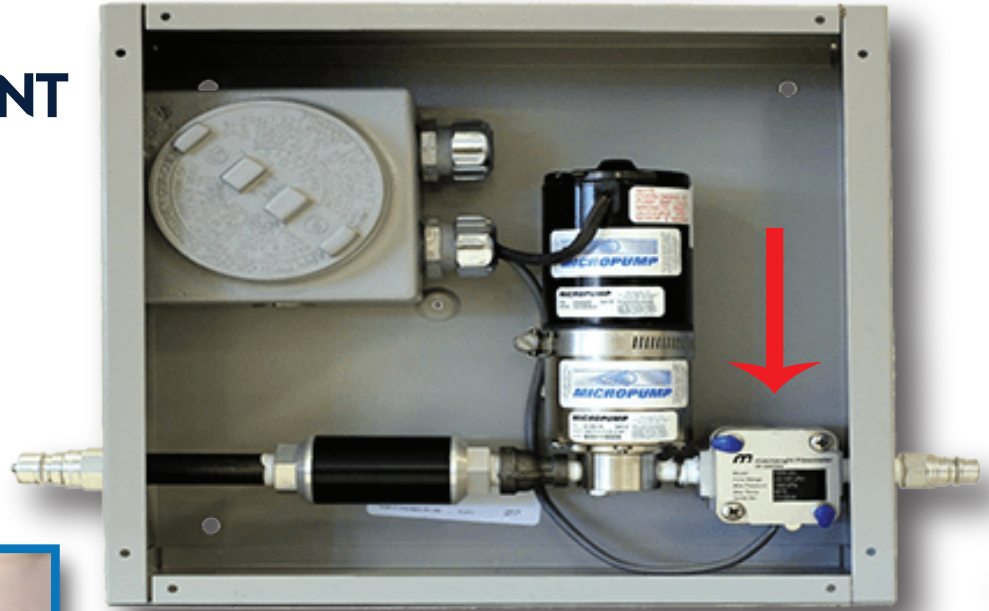

## NO FLOW CONDITIONING REQUIRED

## COMPACT METER FOOTPRINT

**MACNAUGHT OVAL GEAR FLOW METERS OFFER YOU DESIGN OPTIONS TO PUT THE METER WHERE YOU NEED INCLUDING:**

- PUMP DISCHARGE / METERING PUMP DISCHARGE
- ELBOWS OR VALVES
- U BENDS
- IMPOSSIBLY TIGHT PIPING CONDITIONS